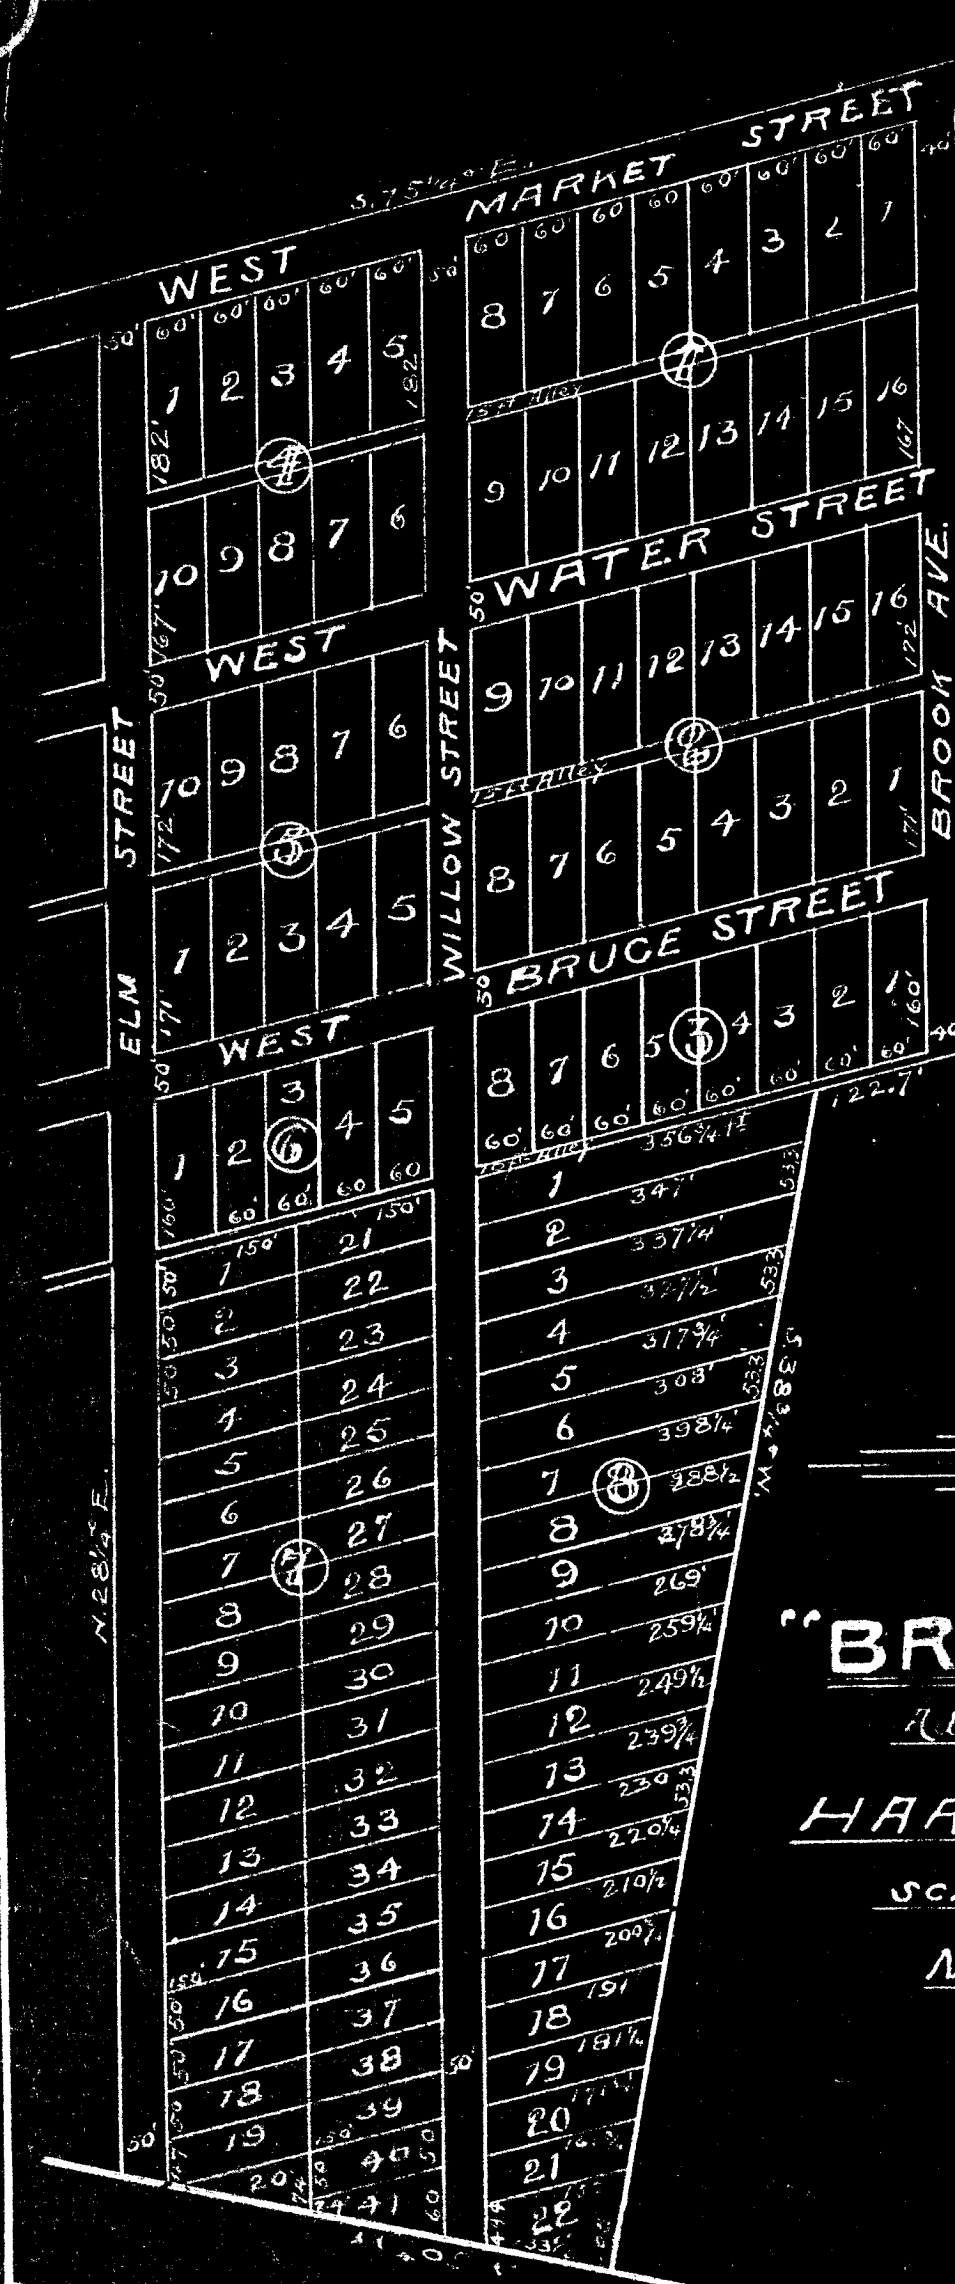

The following is a list of the names of the owners of the land shown on this plat, as shown on the original map filed for record in the office of the Clerk of the Circuit Court of Harrisonburg, Virginia, on the 26th day of May, 1914.

**PLAT**  
**OF**

**"BROOKLAND"**  
 Addition to the Town of  
**HARRISONBURG, VA.**

SCALE, 1 INCH = 200 FEET

May 26<sup>th</sup> 1914

J. G. Myers, (encl)